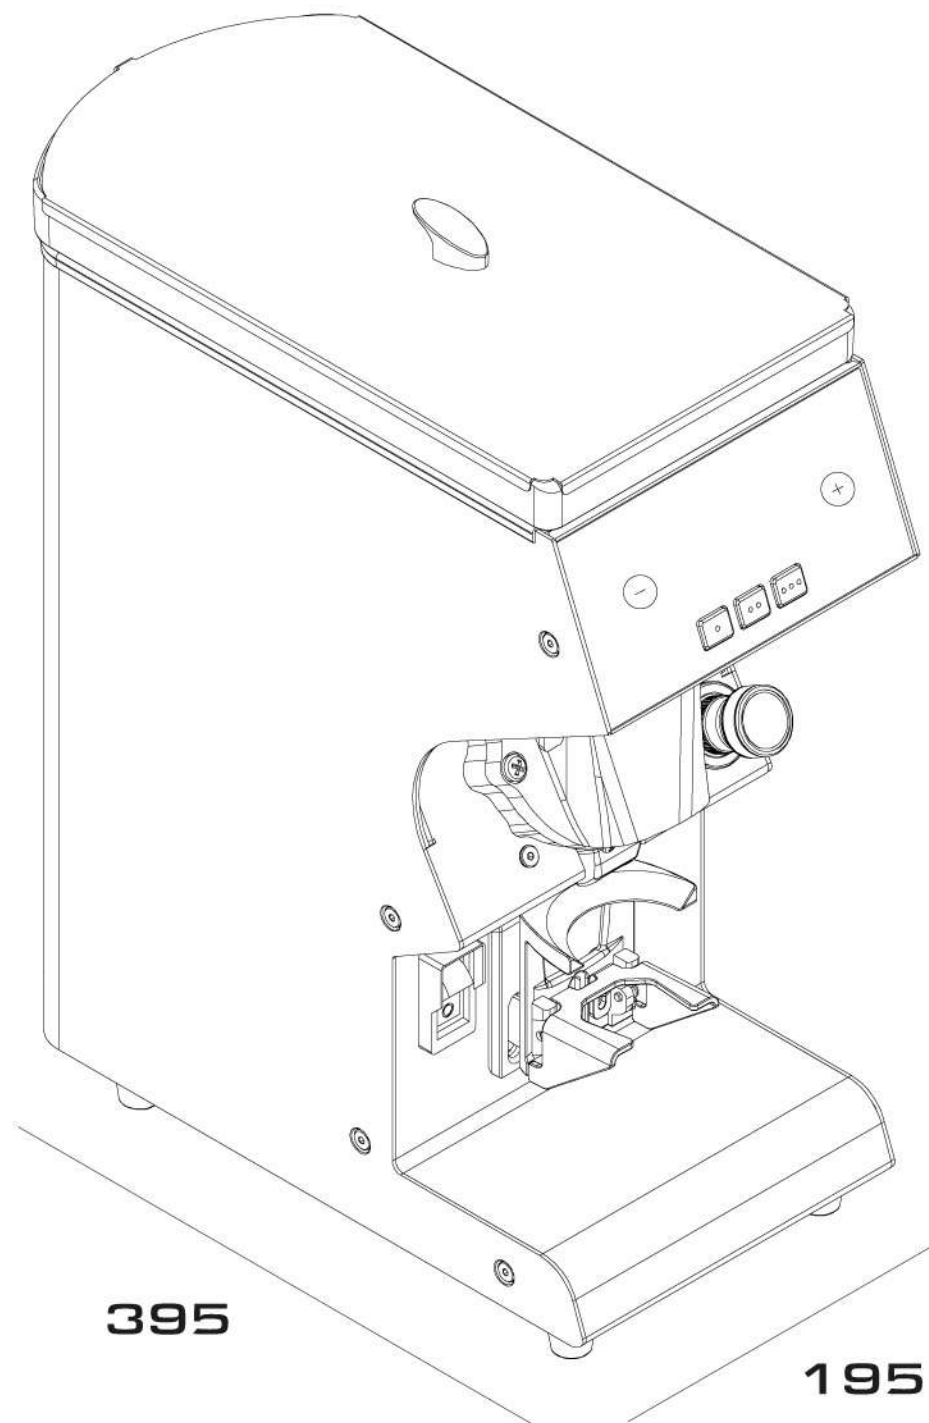

 Mythos

MY ONE

Victoria Arduino
INSPIRED BY YOUR PASSION.

Mythos MYONE

NEW MODEL!

MYONE is your Mythos One with a new design and new accessibility.

- **75mm burrs** fixed speed timed version
- Three **programmable doses**.
- Three different operating methods: programmable doses, **barista mode** and continuous.
- **Simplified display** with two touchscreen buttons to increase or decrease the dose in barista setting.
- **Same motor** as Mythos family.
- **Same design** and accessibility as Mythos family.
- **Same ventilation** system as Mythos family.
- **Electronic temperature control** of grinding chamber.

475

395

195

Version	MYONE
Bean Hopper Capacity	1,5kg
Grinding Regulation	Manual
Engine	fixed speed
Grinding Speed (gram/sec)	2,5-3,0
Burrs (mm)	75
Burrs features	titanium
Clump crusher	Included
Clima-pro	included
Removable nozzle	included
Display	1,54" with capacitive keys
N. Programmed Doses	3
Stop&Go	Included
Barista Function	Included
Dose Addition Function	Included
Languages	I/GB/F/D/E
Total Counter	Included
Partial Counter	Included
Weight (net - Kg)	23,8
Power	230 V / 450 W 115 V / 960 W