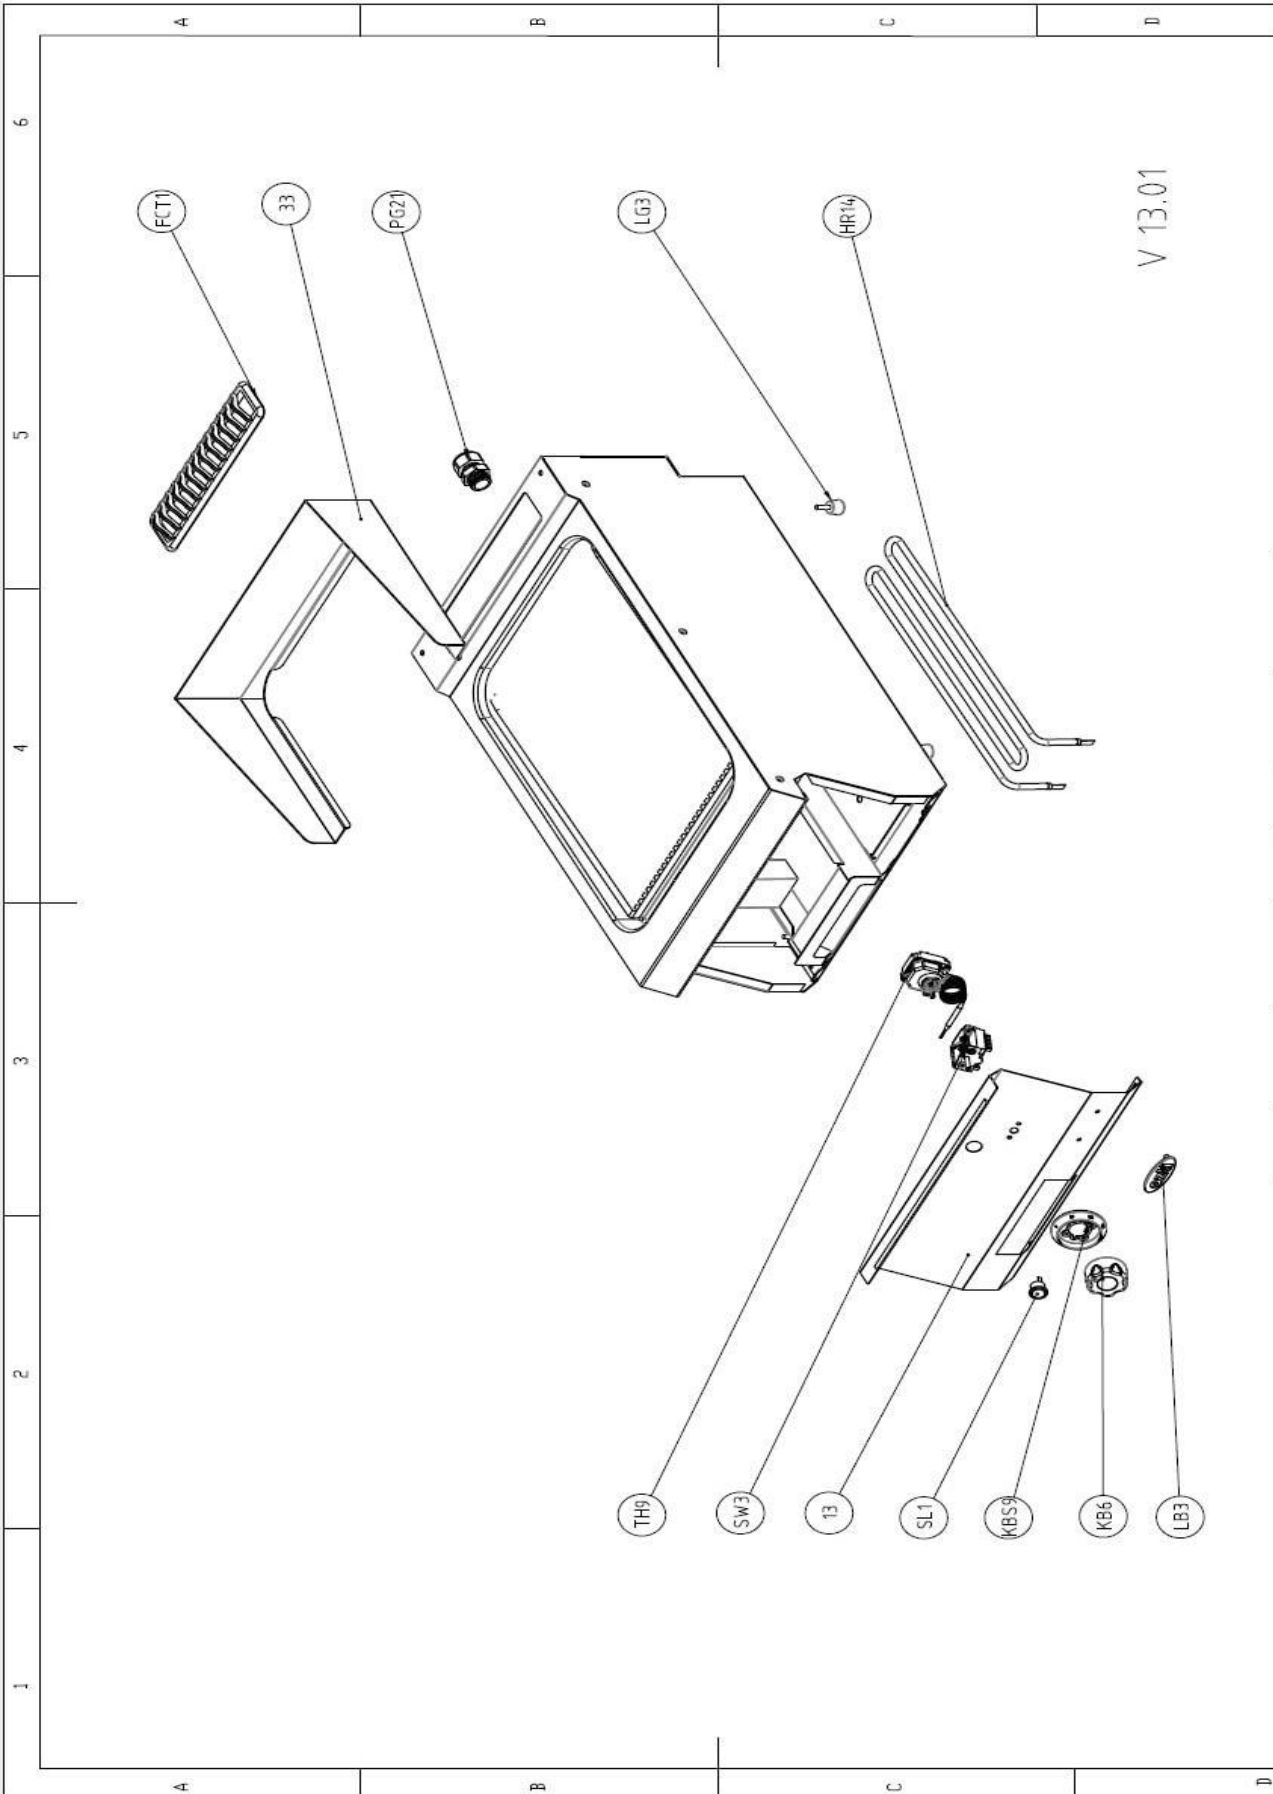

SPARE PART LIST

Spare Part ItemCode	Item name.	PictureId	Price.	Curr.
2864.N20.04000290.E.10	FRONT PANEL FOR 40'S ELECTRICAL GRILLS	13		
2864.N20.09880139.9.15	SPLASHGUARD FOR 40'S GRILLS	33		
6260.00058.96	FLUE COVER CAST IRON WITH CERAMIC ENAMEL COATED FOR ALL 700&900	FCT1		
6246.00011.03	HEATING ELEMENT 1500 W 230 V	HR14		
6260.00015.45	THERMOPLASTIC KNOB MAIN BODY WITH 6 mm INSERT	KB6		
6260.00015.32	THERMOPLASTIC KNOB SCALE 50-300 C	KBS9		
2179.09028.01	LABEL FOR FRONT PANEL "ÖZT RYAK LER"	LB3		
6260.00002.05	ADJUSTABLE LEG M6	LG3		
6259.00003.10	CABLE GLAND PG 21	PG21		
6251.00004.30	SIGNAL LAMP BLACK BODY GREEN LENS NEON 100K-220V	SL1		
6254.00005.04	4 POLE ON-OFF SWITCH	SW3		
6234.00001.14	THERMOSTAT 50-300 C TRIPHASE	TH9		
6248.00016.01	TERMINAL PORCELAIN NO_2	TP1		