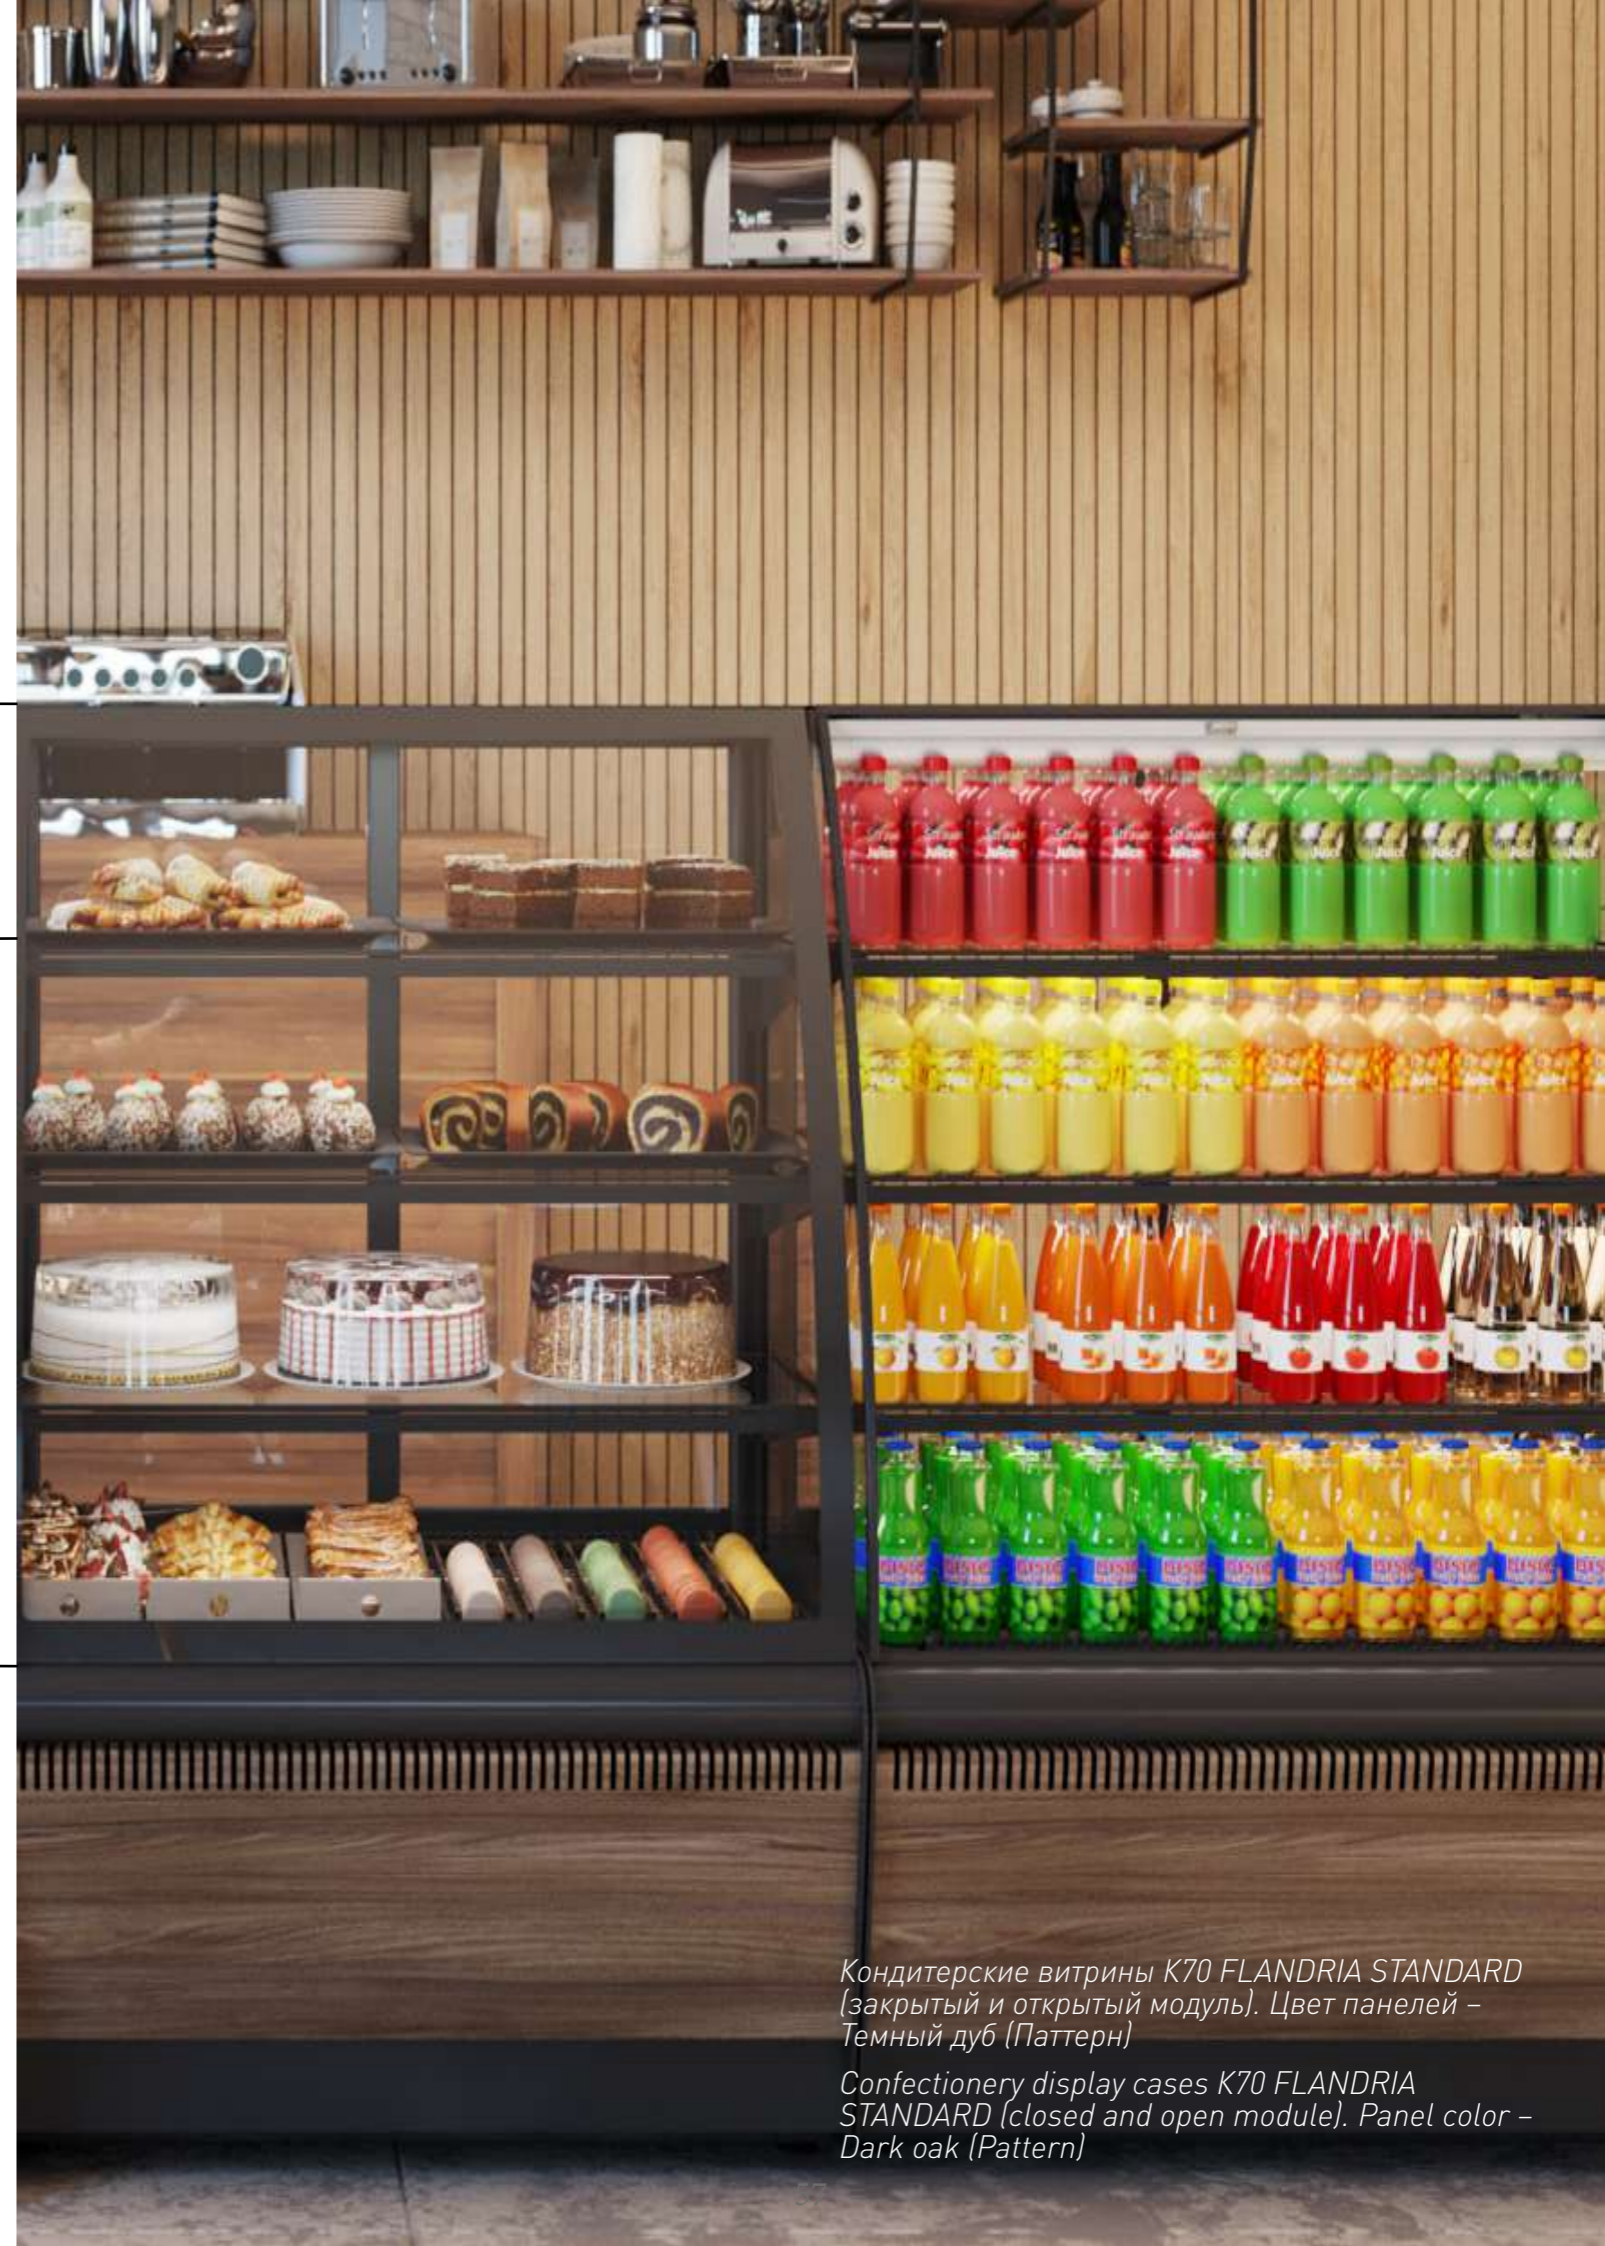

Саша **ма**

Кондитерские витрины K70 FLANDRIA STANDARD (закрытый и открытый модуль). Цвет панелей – Темный дуб (Паттерн)

Confectionery display cases K70 FLANDRIA STANDARD (closed and open module). Panel color – Dark oak (Pattern)