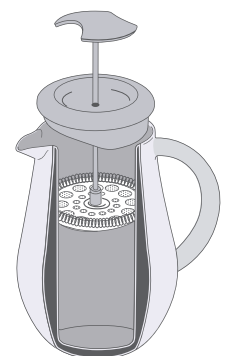

DOUBLE WALL FRENCH PRESS

Jug lid with plunger & filter

Mirror finish stainless steel

Double wall insulation

Heatproof handle