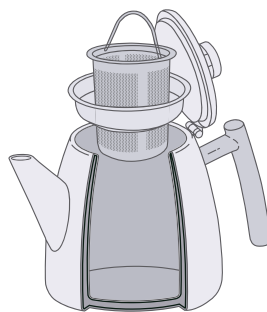

Double Wall

DOUBLE WALL TEA POT

- Lid with hinge
- Removable infuser
- Removable infuser holder for easy cleaning
- Mirror finish stainless steel
- Heatproof tea pot handle
- Double wall insulation