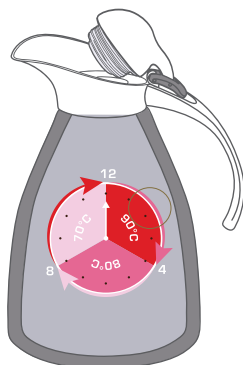

One press operation with single hand

Well-sealed silicone lid preserves temperature of beverages

Superior temperature retention up to 12 hours

18/10 Stainless steel double wall vacuum insulation

DOUBLE WALL FRENCH PRESS