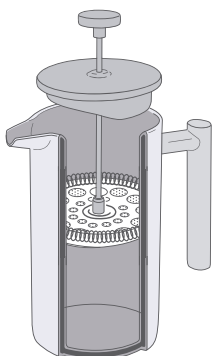

Double Wall French Press | Inner box: 1 pc
34 fl oz | 1000 ml | Outer carton: 12 pcs
WL-551007/1C | 510526091510072

Drip Kettle | Inner box: 1 pc
20 fl oz | 600 ml | Outer carton: 24 pcs
WL-551112/1C | 510526091511123

DOUBLE WALL FRENCH PRESS

Jug lid with plunger & filter

Mirror finish stainless steel

Double wall insulation

Heatproof handle

DRIP KETTLE

Swan neck is ideal for precise brewing

Self locking lid